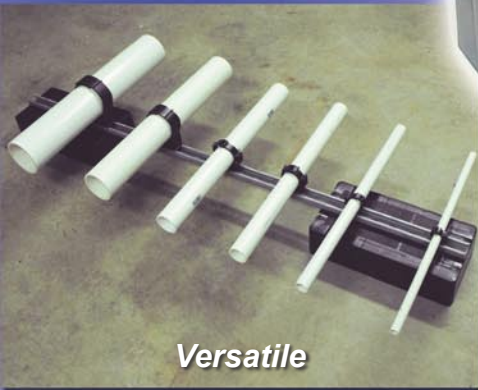

It's a Snap with Dandi-Block!

The Dandi-Block is more versatile, now available with strut and clamps

Available with or without strut

With Snap-N-Strut Clamps available in over a dozen sizes

or You can screw directly to the Dandi-Block

- Dandi-Blocks are made out of regrind materials to promote green technology
- Dandi-Block's pipe / conduit support system allows you to be creative!
- Can be used with anybody's strut or clamp

- Dandi-Block size: 4" tall x 8" wide x 16" long
- Dandi-Block is rated to support 6,000 lbs.
- Weighs only 4 lbs.
- Block has an enclosed bottom!